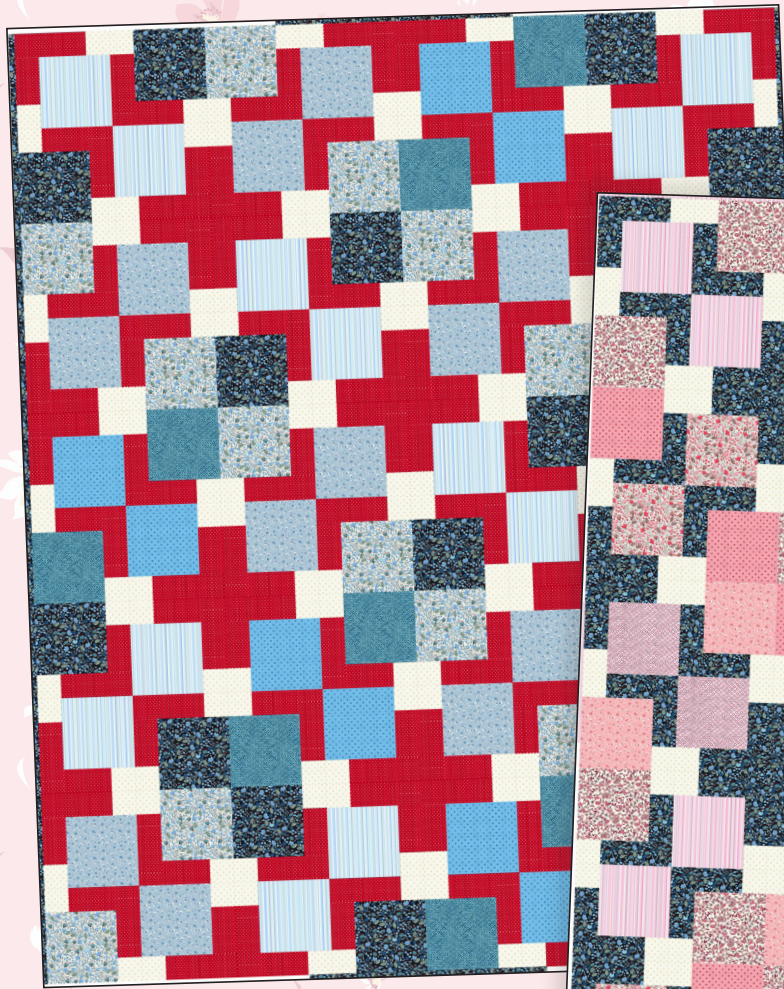

free pattern

Garden Tour

- BY PAT SLOAN
- FINISHED SIZE: 64" X 80"
- PATTERN AVAILABLE IN SEPTEMBER 2020
AT WWW.PATSLOAN.COM

Morrison Park

by Pat Sloan

Pat Sloan's Neighborhood

Morrison
Park

Garden Tour - Red/Navy By Pat Sloan 64" x 80"

SKU	Description	1 KIT	12 KITS	24 KITS	36 KITS
10183-10	Benches - Red	1 ½ yard	18 yds 2 bolt	36 yds 2.5 bolt	54 yds 4 bolt
10180-11	Master Garden - Navy INCLUDES BINDING	1 ½ yard	18 yds 2 bolt	36 yds 2.5 bolt	54 yds 4 bolt
10184-07	Ponds - Cream	1 yd	9 yds 1 bolt	18 yds 2 bolts	36 yds 3 bolts
10185-05	Pathways - Sky Blue	2/3 yd	8 yds 1 bolt	16 yds 2 bolts	24 yds 2 bolts
10182-05	The Meadow - Sky Blue	2/3 yd	8 yds 1 bolt	16 yds 2 bolts	24 yds 2 bolts
10180-05	Master Garden - Sky Blue	2/3 yd	8 yds 1 bolt	16 yds 2 bolts	24 yds 2 bolts
10184-50	Ponds - Blue	½ yd	6 yds 1 bolt	12 yds 2 bolts	18 yds 2 bolts
10186-11	Garden Gate - Navy	½ yd	6 yds 1 bolt	12 yds 2 bolts	18 yds 2 bolts
10180-11	Master Garden - Navy FOR BACKING ONLY	5 yard	60 yds 4 bolt	120 yds 8 bolt	180 yds 12 bolt

Garden Tour - Pink/Navy By Pat Sloan 64" x 80"

SKU	Description	1 KIT	12 KITS	24 KITS	36 KITS
10180-11	Master Garden - Navy	1 ½ yard	18 yds 2 bolt	36 yds 2.5 bolt	54 yds 4 bolt
10185-26	Pathways - Rose INCLUDES BINDING	1 ½ yard	18 yds 2 bolt	36 yds 2.5 bolt	54 yds 4 bolt
10184-07	Ponds - Cream	1 yd	9 yds 1 bolt	18 yds 2 bolts	36 yds 3 bolts
10180-26	Master Garden - Rose	2/3 yd	8 yds 1 bolt	16 yds 2 bolts	24 yds 2 bolts
10182-26	The Meadow - Rose	2/3 yd	8 yds 1 bolt	16 yds 2 bolts	24 yds 2 bolts
10186-10	Garden Gate - Red	2/3 yd	8 yds 1 bolt	16 yds 2 bolts	24 yds 2 bolts
10184-26	Ponds - Rose	½ yd	6 yds 1 bolt	12 yds 2 bolts	18 yds 2 bolts
10181-26	Sculptures - Rose	½ yd	6 yds 1 bolt	12 yds 2 bolts	18 yds 2 bolts
10180-26	Master Garden - Rose FOR BACKING ONLY	5 yard	60 yds 4 bolt	120 yds 8 bolt	180 yds 12 bolt