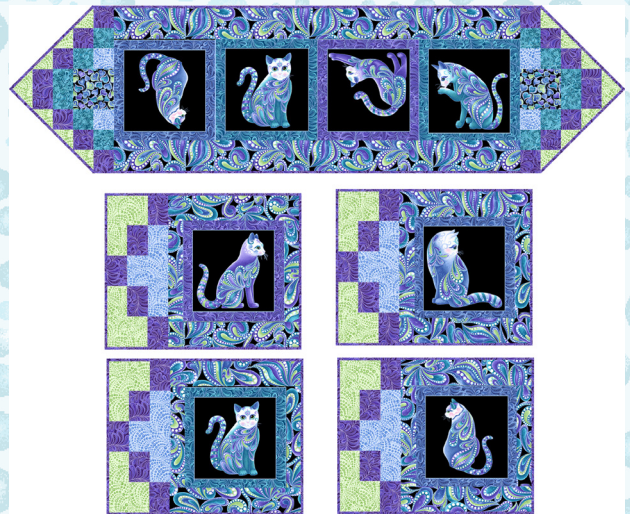

# CAT-I-TUDE

*Singing the Blues*

ENHANCED WITH PEARLESCENT  
by Ann Lauer of Grizzly Gulch Gallery

**Afternoon Delight** Quilt Size: 50" x 50"

**Aristocats** Quilt Size: 50" x 63"

All Quilts Designed by Ann Lauer  
Pattern available at [www.grizzlygulchgallery.com](http://www.grizzlygulchgallery.com)

Grizzly Gulch Gallery

Patterns, Kits, & Quilts

**The Great Frame Up**  
Quilt Size: 66" x 82"

**Morning Melody** Quilt Size: 60" x 72"

**What's for Dinner Runner  
& 8 Placemats**

All Quilts Designed by Ann Lauer  
Pattern available at [www.grizzlygulchgallery.com](http://www.grizzlygulchgallery.com)