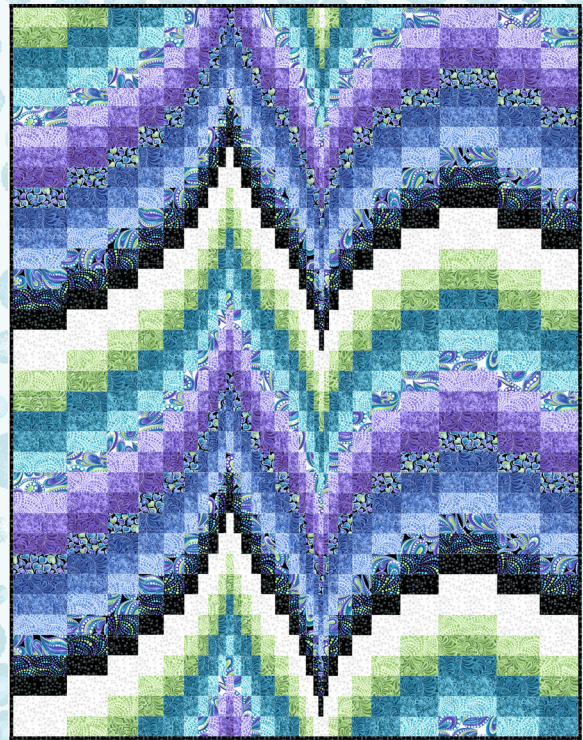

# CAT-I-TUDE

*Singing the Blues*

ENHANCED WITH PEARLESCENT  
by Ann Lauer of Grizzly Gulch Gallery

**Afternoon Delight** Quilt Size: 50" x 50"

**Aristocats** Quilt Size: 50" x 63"

All Quilts Designed by Ann Lauer  
Pattern available at [www.grizzlygulchgallery.com](http://www.grizzlygulchgallery.com)

Grizzly Gulch Gallery

Patterns, Kits, & Quilts

**The Great Frame Up**  
Quilt Size: 66" x 82"

**Morning Melody** Quilt Size: 60" x 72"

**What's for Dinner Runner  
& 8 Placemats**

All Quilts Designed by Ann Lauer  
Pattern available at [www.grizzlygulchgallery.com](http://www.grizzlygulchgallery.com)