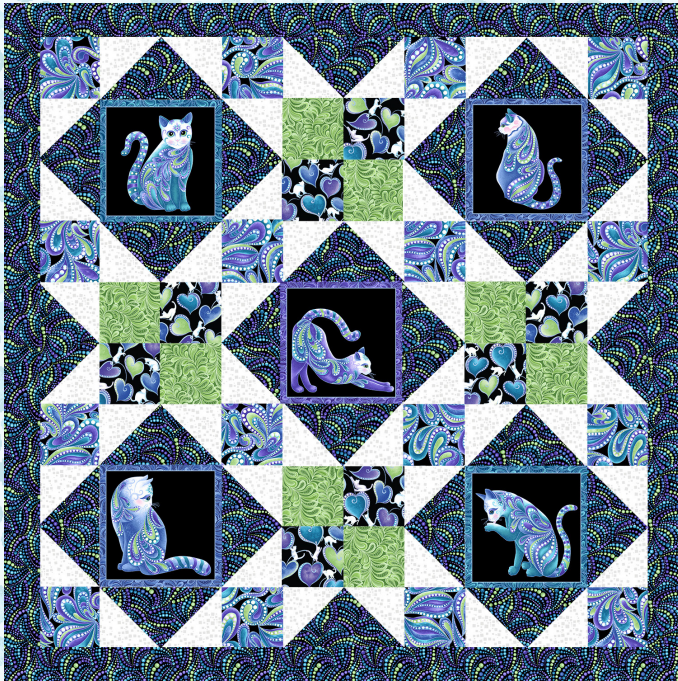

# CAT-I-TUDE

*Singing the Blues*

ENHANCED WITH PEARLESCENT  
by Ann Lauer of Grizzly Gulch Gallery

**Afternoon Delight** Quilt Size: 50" x 50"

**Aristocats** Quilt Size: 50" x 63"

All Quilts Designed by Ann Lauer  
Pattern available at [www.grizzlygulchgallery.com](http://www.grizzlygulchgallery.com)

Grizzly Gulch Gallery

Patterns, Kits, & Quilts

**The Great Frame Up**  
Quilt Size: 66" x 82"

**Morning Melody** Quilt Size: 60" x 72"

**What's for Dinner Runner  
& 8 Placemats**

All Quilts Designed by Ann Lauer  
Pattern available at [www.grizzlygulchgallery.com](http://www.grizzlygulchgallery.com)